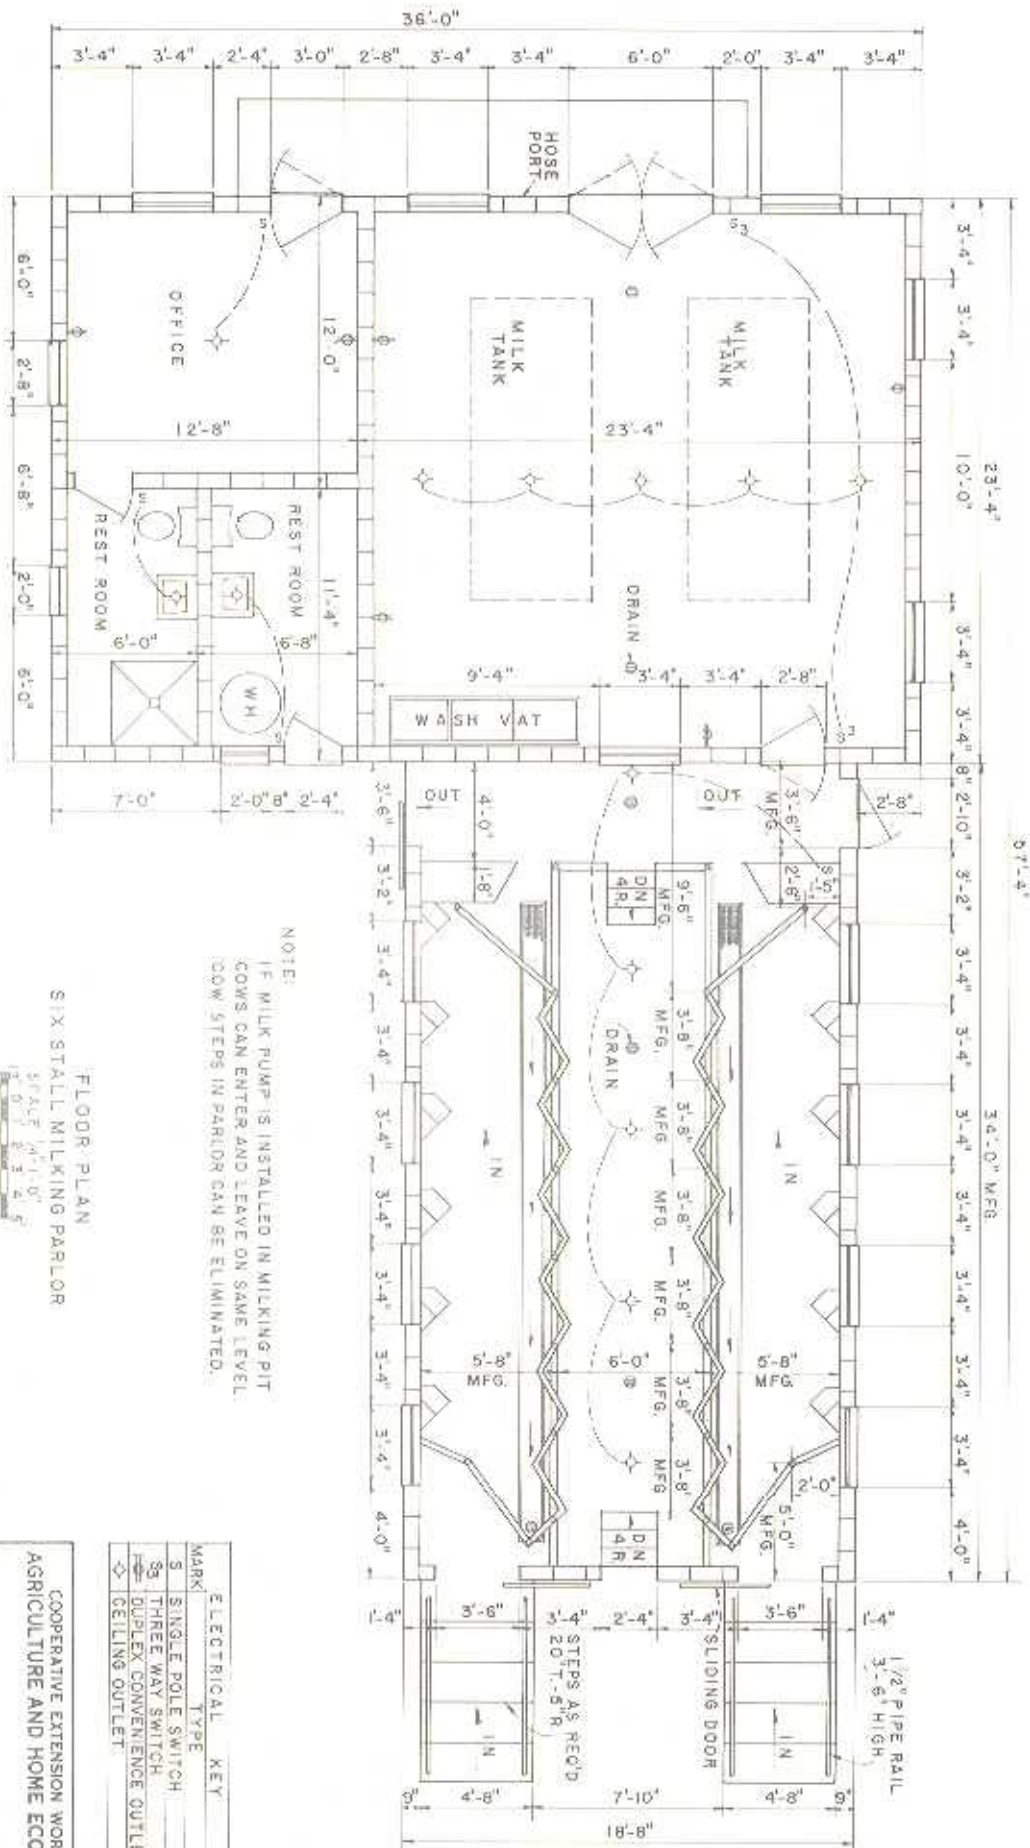

MFG. INDICATES STALL ANCHORS, THESE POINTS ARE TO BE LOCATED BY MANUFACTURER OF BRAND SELECTED. THE BRAND OF STALLS SHOULD DETERMINE THE LENGTH AND WIDTH OF PARLOR. SEE MANUFACTURER'S PLANS

NOTE:  
IF MILK PUMP IS INSTALLED IN MILKING PIT COWS CAN ENTER AND LEAVE ON SAME LEVEL. COW STEPS IN PARLOR CAN BE ELIMINATED.

FLOOR PLAN  
SIX STALL MILKING PARLOR

SCALE: 1/4" = 1'-0"

MARK	ELECTRICAL	KEY
S	SINGLE POLE SWITCH	
3S	THREE WAY SWITCH	
DP	DUPLEX CONVENIENCE OUTLET	
◇	CEILING OUTLET	

COOPERATIVE EXTENSION WORK IN  
AGRICULTURE AND HOME ECONOMICS

MILKING PARLOR  
DOUBLE SIX & EIGHT HERRINGBONE

S C 75 6203 SHEET 1 OF 3

NOTE:  
BEFORE CONSTRUCTION, SECURE APPROPRIATE  
REGULATORY APPROVAL OF PLAN.

BASED ON CLAWSON JRM/V PLANS NO 75077