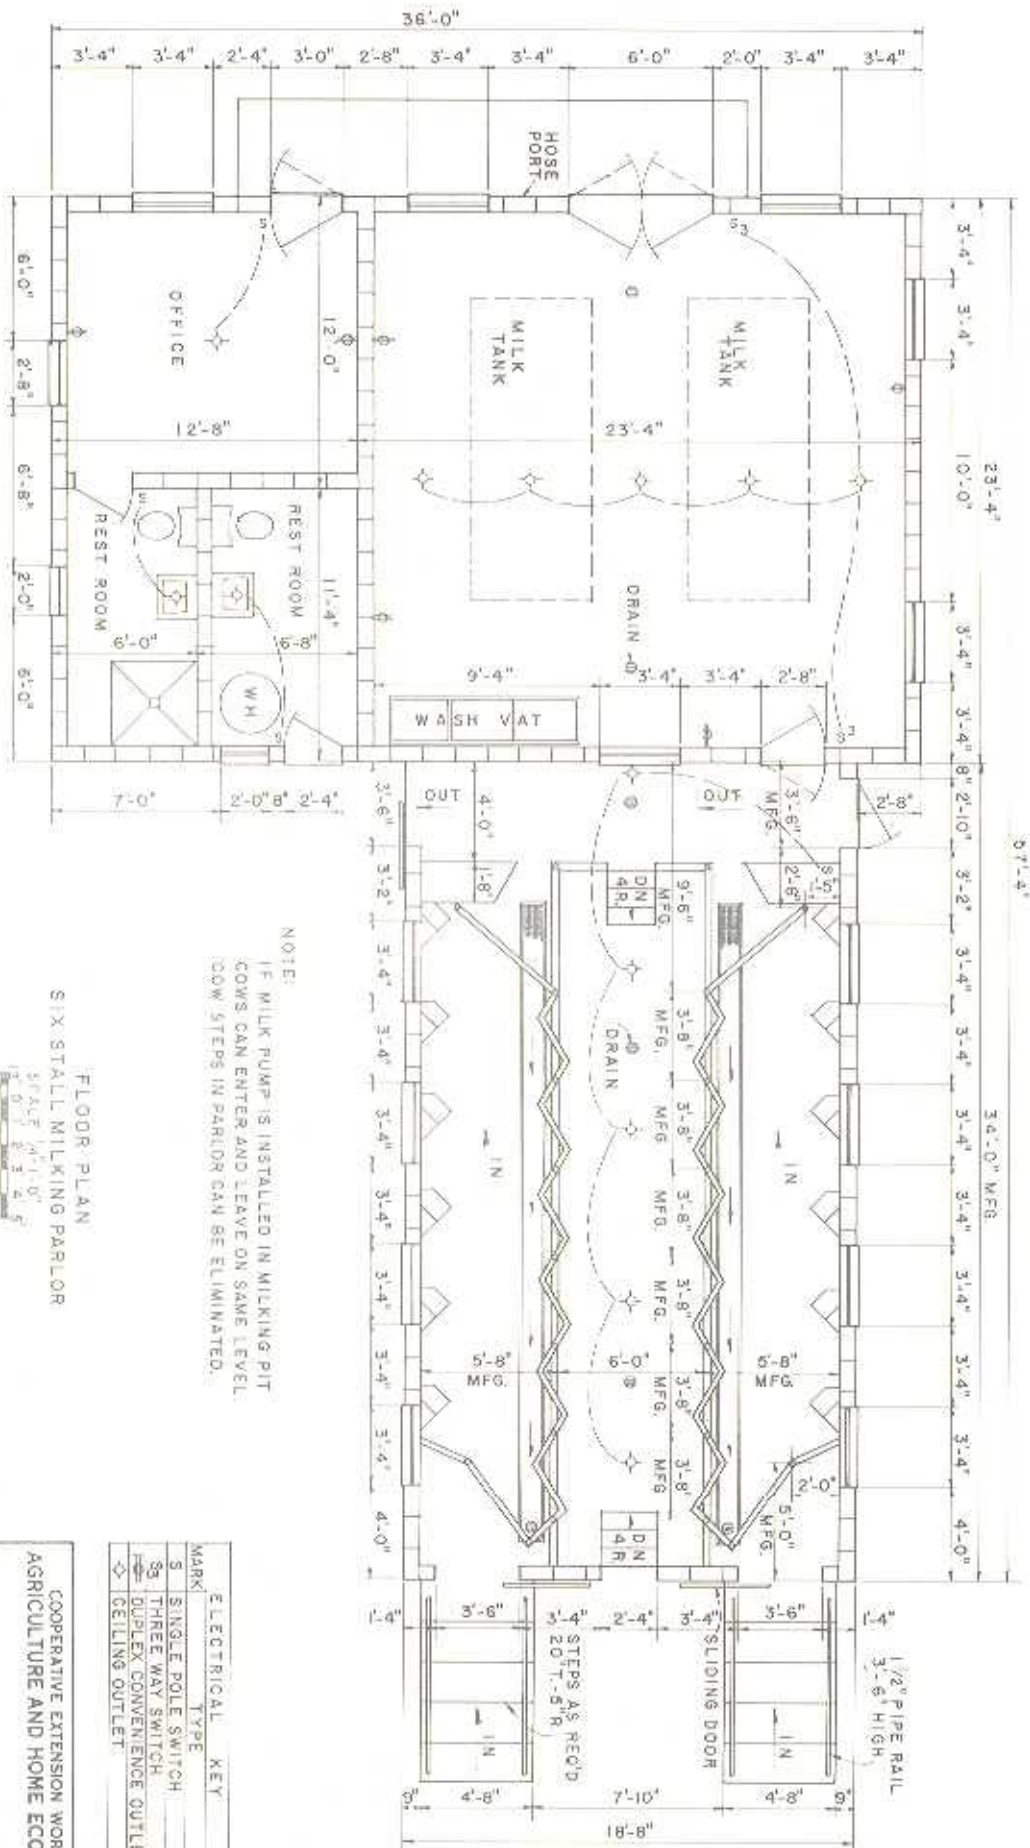

MFG. INDICATES STALL ANCHORS, THESE POINTS ARE TO BE LOCATED BY MANUFACTURER OF BRAND SELECTED. THE BRAND OF STALLS SHOULD DETERMINE THE LENGTH AND WIDTH OF PARLOR. SEE MANUFACTURER'S PLANS

NOTE:
IF MILK PUMP IS INSTALLED IN MILKING PIT
COWS CAN ENTER AND LEAVE ON SAME LEVEL.
COW STEPS IN PARLOR CAN BE ELIMINATED.

FLOOR PLAN
SIX STALL MILKING PARLOR

SCALE: 1/4" = 1'-0"

MARK	ELECTRICAL	KEY
S	SINGLE POLE SWITCH	
3S	THREE WAY SWITCH	
DP	DUPLEX CONVENIENCE OUTLET	
◇	CEILING OUTLET	

COOPERATIVE EXTENSION WORK IN
AGRICULTURE AND HOME ECONOMICS

MILKING PARLOR
DOUBLE SIX & EIGHT HERRINGBONE

S C 75 6203 SHEET 1 OF 3

NOTE:
BEFORE CONSTRUCTION, SECURE APPROPRIATE
REGULATORY APPROVAL OF PLAN.

BASED ON CLAWSON JRM/V PLANS NO 75077