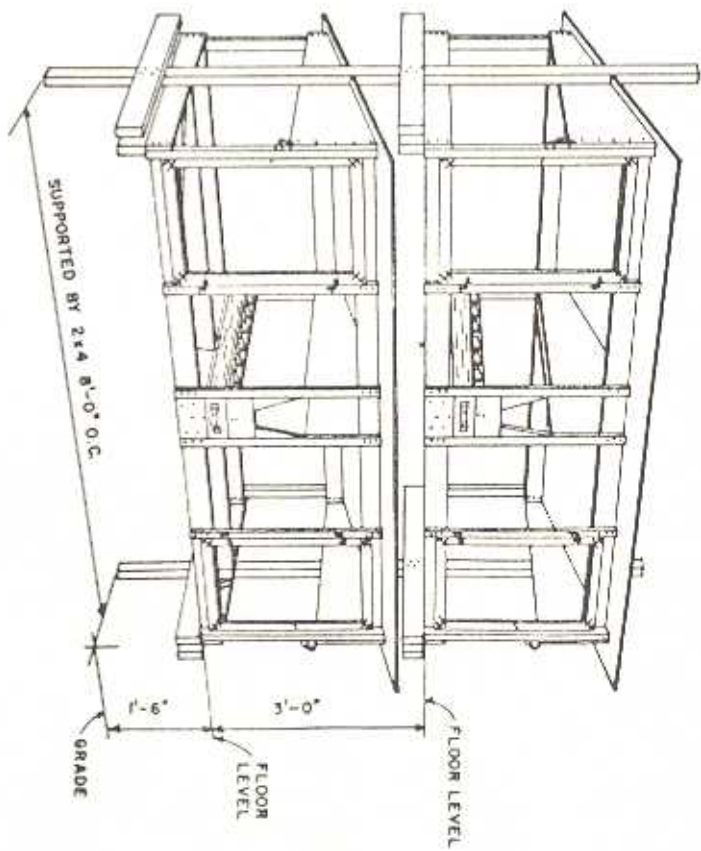

PERSPECTIVE OF DOUBLE DECK  
HUTCHES WITH 2x2 LEGS

PERSPECTIVE OF DOUBLE DECK  
HUTCHES HUNG ON 2x4 POSTS 8'-0" O.C.

PERSPECTIVE OF SINGLE DECK  
HUTCHES WITH 2x2 LEGS

NOTE:  
POULTRY NETTING NOT SHOWN  
ON THESE PERSPECTIVES.