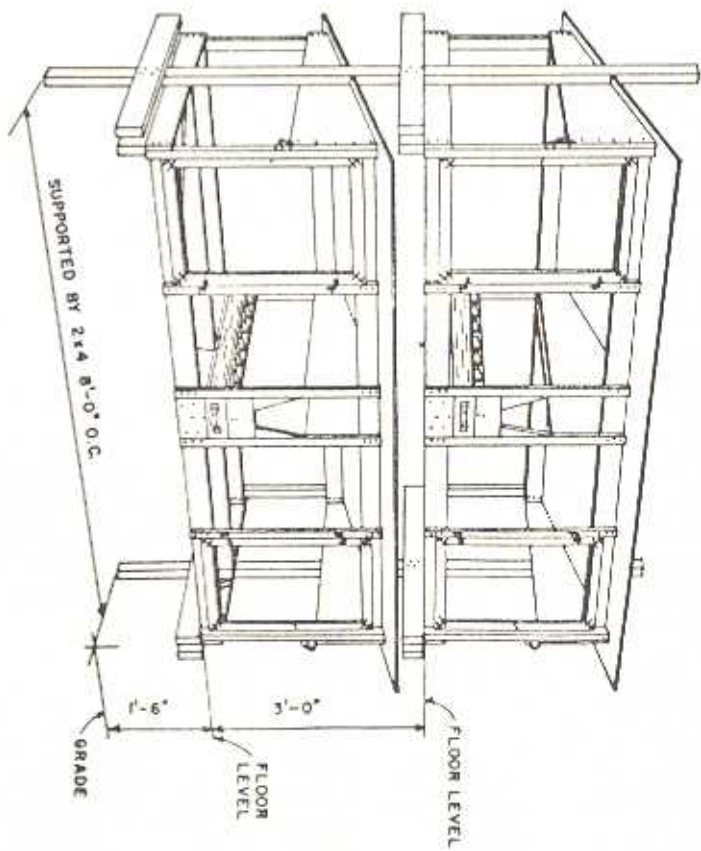

PERSPECTIVE OF DOUBLE DECK
HUTCHES WITH 2x2 LEGS

PERSPECTIVE OF DOUBLE DECK
HUTCHES HUNG ON 2x4 POSTS 8'-0" O.C.

PERSPECTIVE OF SINGLE DECK
HUTCHES WITH 2x2 LEGS

NOTE:
POULTRY NETTING NOT SHOWN
ON THESE PERSPECTIVES.