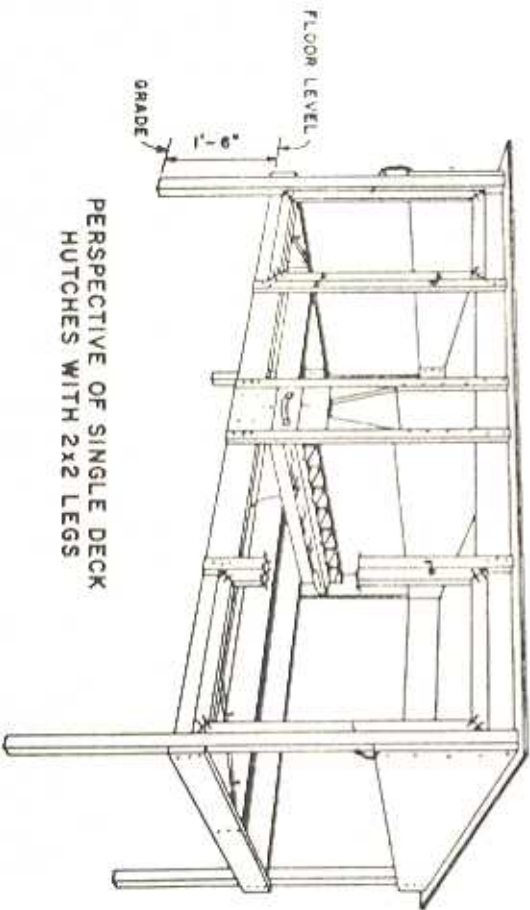

PERSPECTIVE OF DOUBLE DECK
HUTCHES WITH 2x2 LEGS

PERSPECTIVE OF DOUBLE DECK
HUTCHES HUNG ON 2x4 POSTS 8'-0" O.C.

PERSPECTIVE OF SINGLE DECK
HUTCHES WITH 2x2 LEGS

NOTE:
POULTRY NETTING NOT SHOWN
ON THESE PERSPECTIVES.