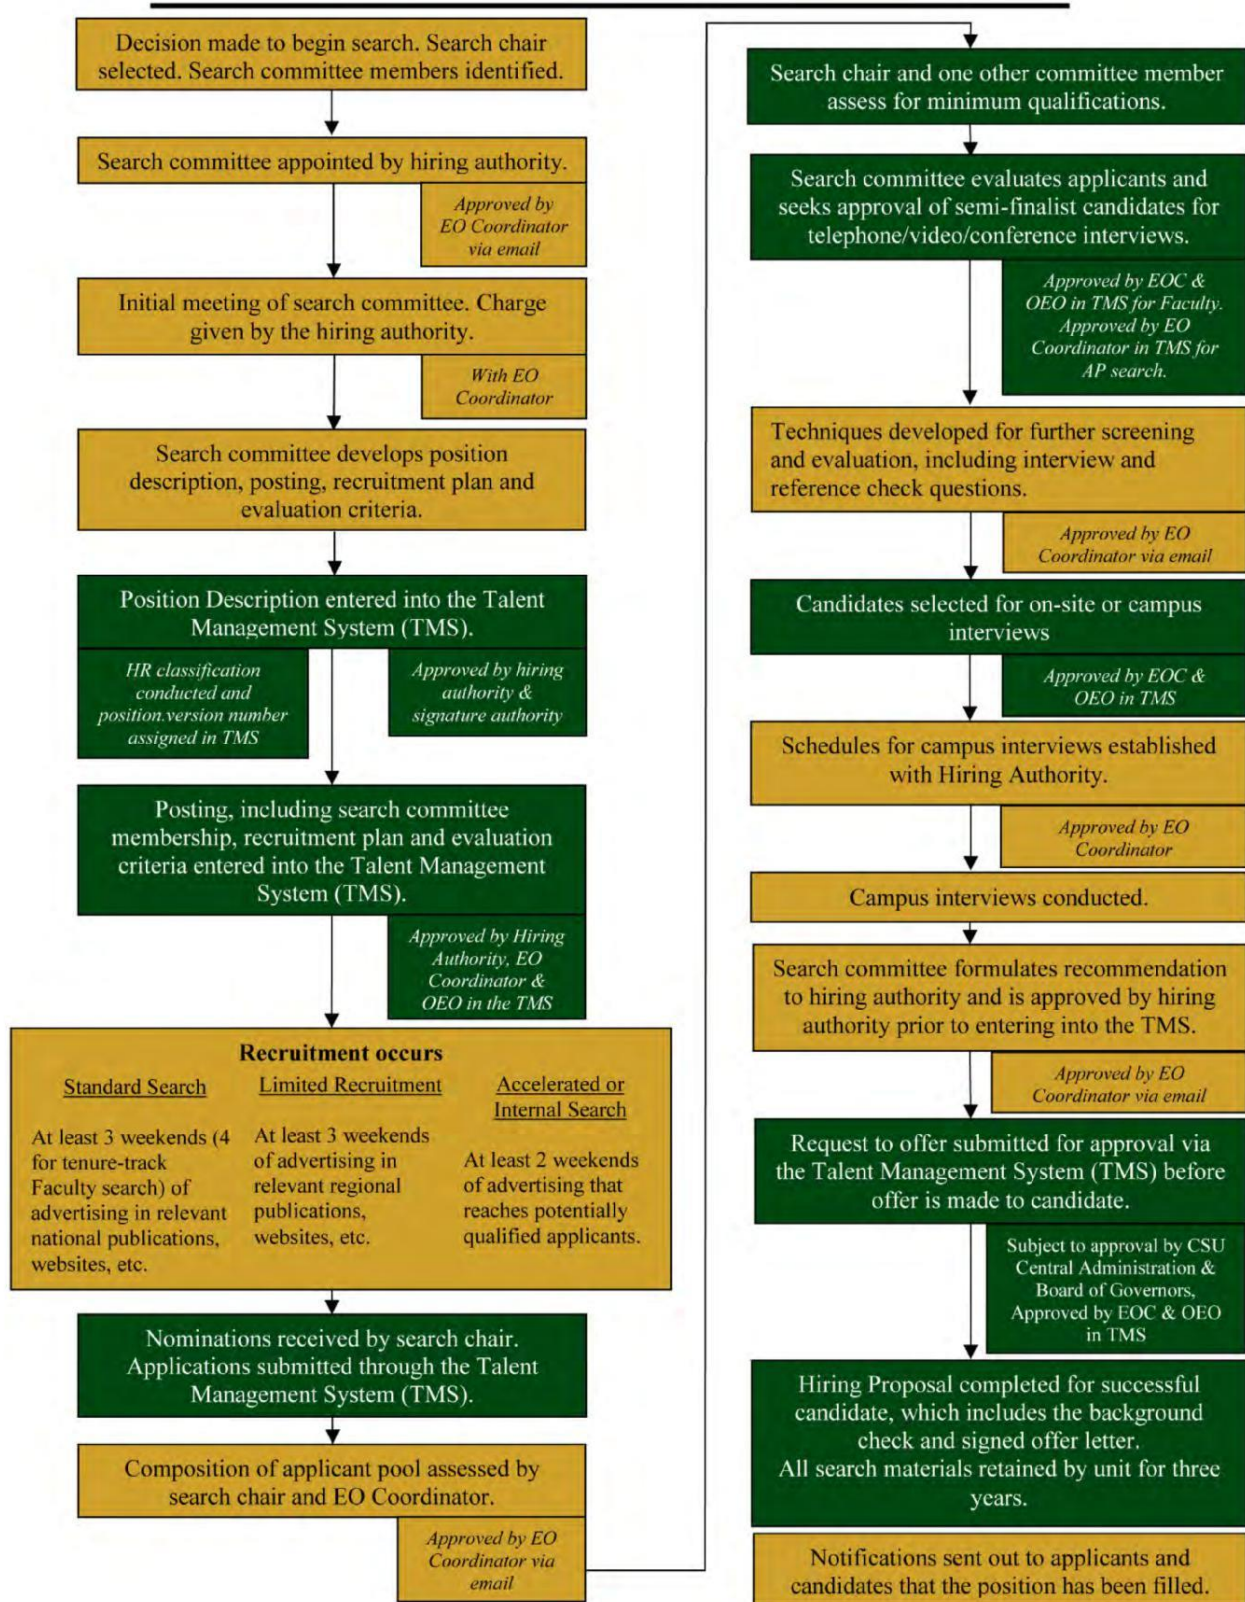

Overview of a Search

Green = Items in the CSU Talent Management System (TMS); **Gold** = Items accomplished outside of the TMS 08/18