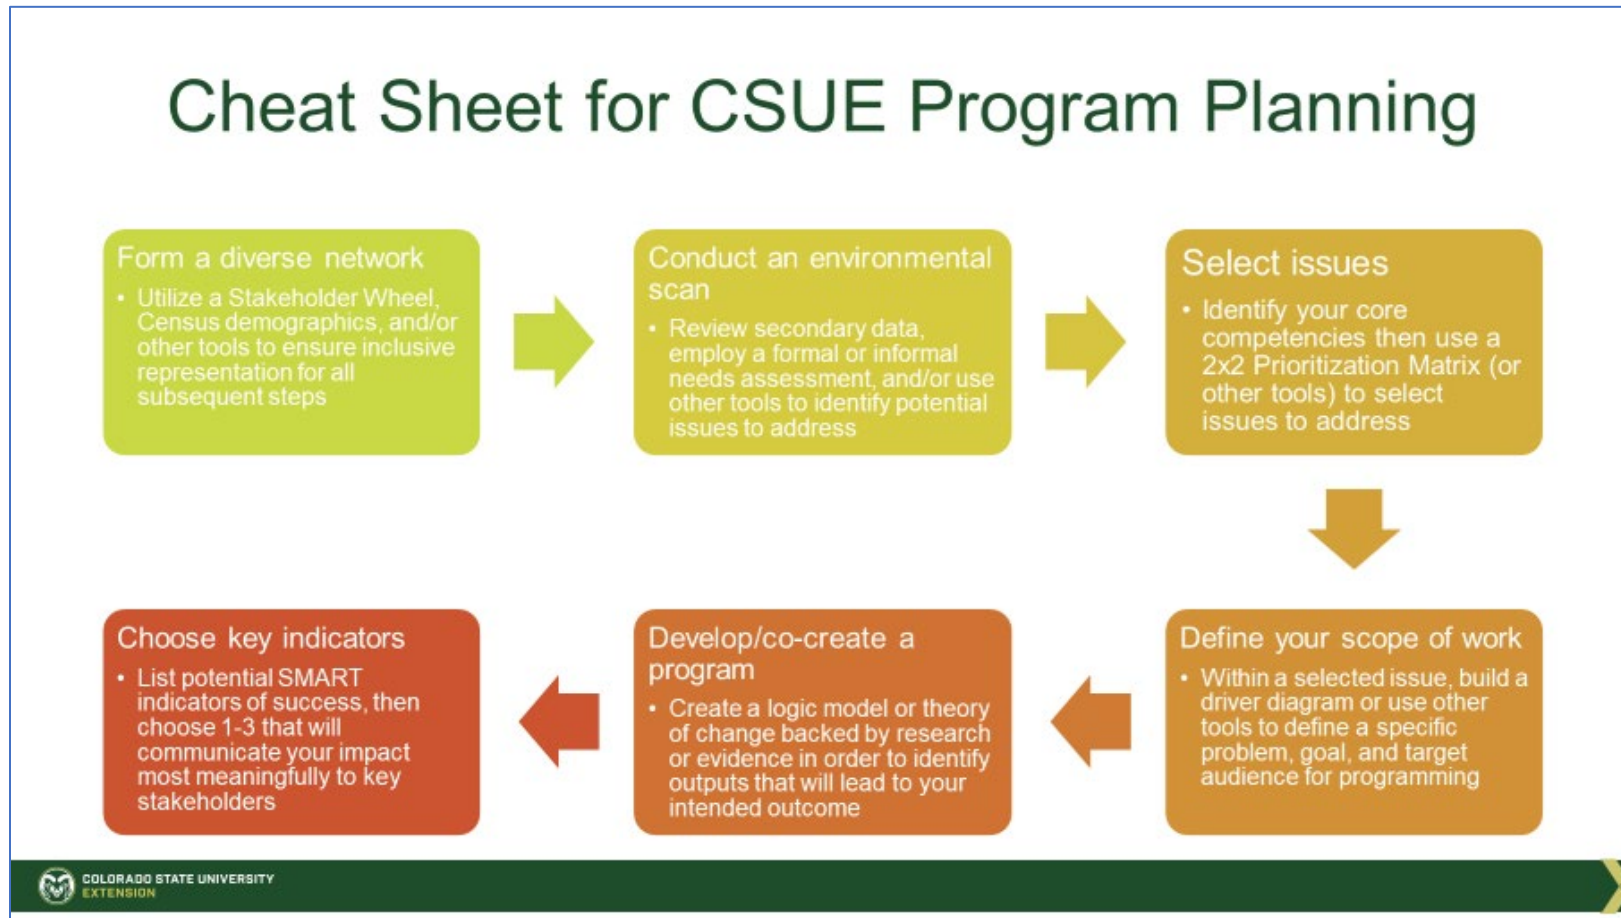

## Cheat Sheet for CSUE Program Planning

Note that this cheat sheet is intended to be an example of how to approach program planning at-a-glance. You may select tools for various steps of the program planning process that are not included here. This also does not show the step of Evaluation, which is an essential part of all programming efforts.